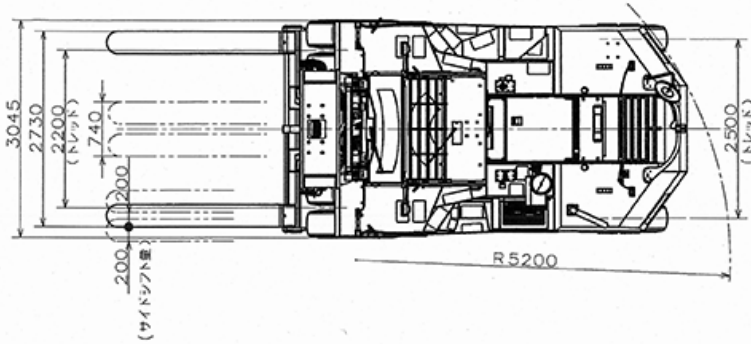

## ■ 車体表

■ 5FD230		Vマスト 許容荷重(kg)			
揚高(mm)		3,000	5,000	5,500	6,000
ロード センタ (mm)	900	23,000	23,000	21,000	20,000
	1,000	21,800	21,800	19,900	18,900
	1,100	20,700	20,700	18,900	18,000
	1,200	19,700	19,700	18,000	17,200
	1,300	18,900	18,900	17,200	16,400
	1,400	18,000	18,000	16,500	15,700
	1,500	17,300	17,300	15,800	15,000
	1,600	16,600	16,600	15,200	14,400
	1,700	16,000	16,000	14,600	13,900
1,800	15,400	15,400	14,100	13,400	